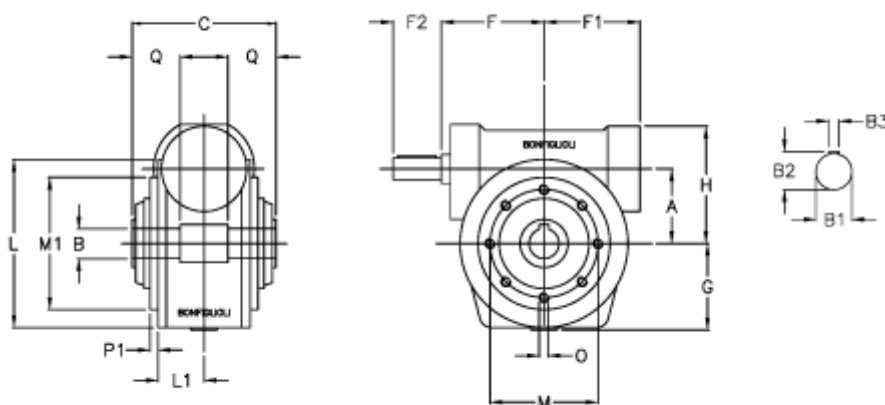

Data Sheet

Article number: 3901049100700

Description: Worm gear with solid input shaft
VF 49P-100-HS

Measures

a	= 49.5	F1 = 63	O = M6x8
B	= 25	F2 = 40	P1 = 2.5
B1	= 16	g = 56	Q = 22.5
B2	= 18.0	H = 80	
B3	= 5	L = 107.5	
C	= 82	L1 = 36.8	
Description = VF 49P-xx-HS		m = 94	
F	= 65.0	M1 = 68	